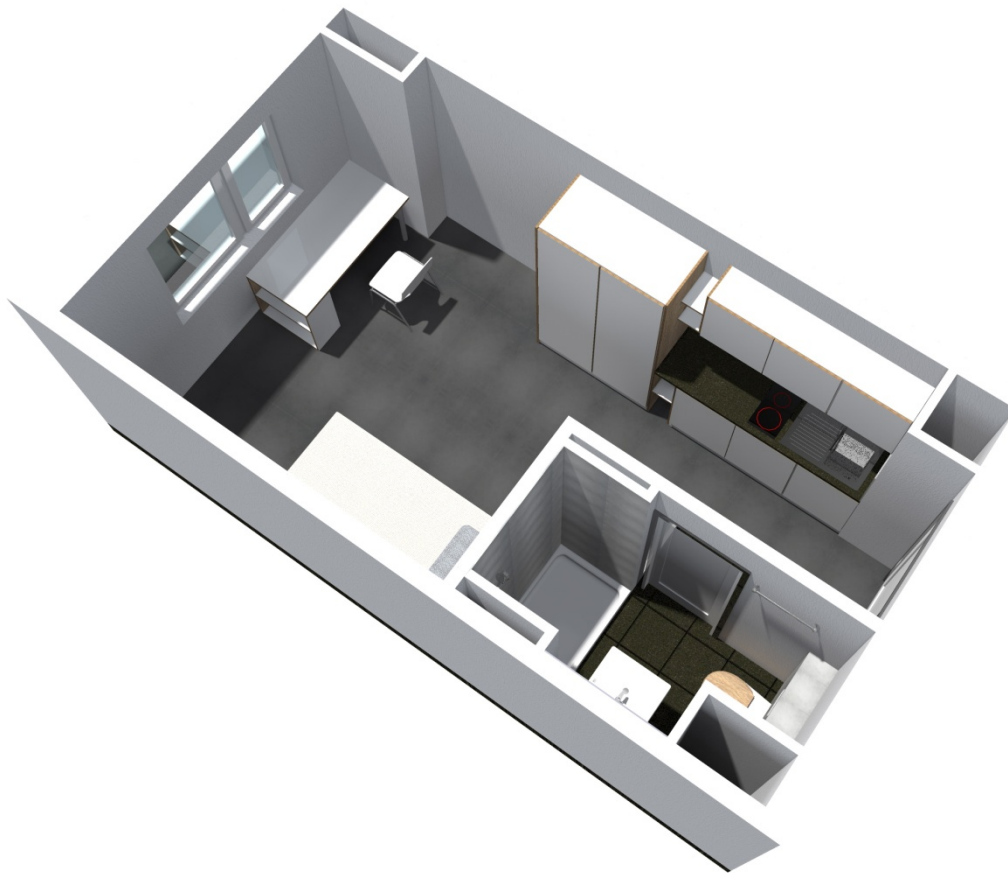

In our **dormitory Erwin-Rommel-Straße 51-59, 91058 Erlangen** we offer following living facilities:

Single apartments with a price **of 227,00 Euro** and
shared apartments at the price **of 218,00 to 283,00 Euro**

Single apartment:

A single apartment is always equipped with own bathroom (shower, basin and toilet), also a kitchenette. The kitchenette contains a sink, two cooking plates and a refrigerator. Every apartment is furnished (bed with mattress, desk, chair and wardrobe).

Shared apartment:

Shared apartments are available in different sizes, starting from two persons. Within a shared apartment the tenants use the sanitary facilities and kitchen together. Each has its own separate lockable room. The rooms are furnished (bed with mattress, desk, chair and wardrobe).

Erwin-Rommel-Straße 51-59, 91058 Erlangen

	Type of room	Number of units	**)average living area sqm	Basic rent euros	Prepayment of add. Costs euros	Total rent euros	Security euros
Single apartment*	E1	285	16,4	141,00	86,00	227,00	423,00
2Pers. sharing a double apartment *	M1	54	20,2	127,00	91,00	218,00	381,00
Group apartment (flat share) * A	G1	1	23,9	150,00	96,00	246,00	450,00
Group apartment (flat share) * B	G2	1	26,9	168,00	100,00	268,00	504,00
Group apartment (flat share) * C	G3	1	29,0	181,00	102,00	283,00	543,00