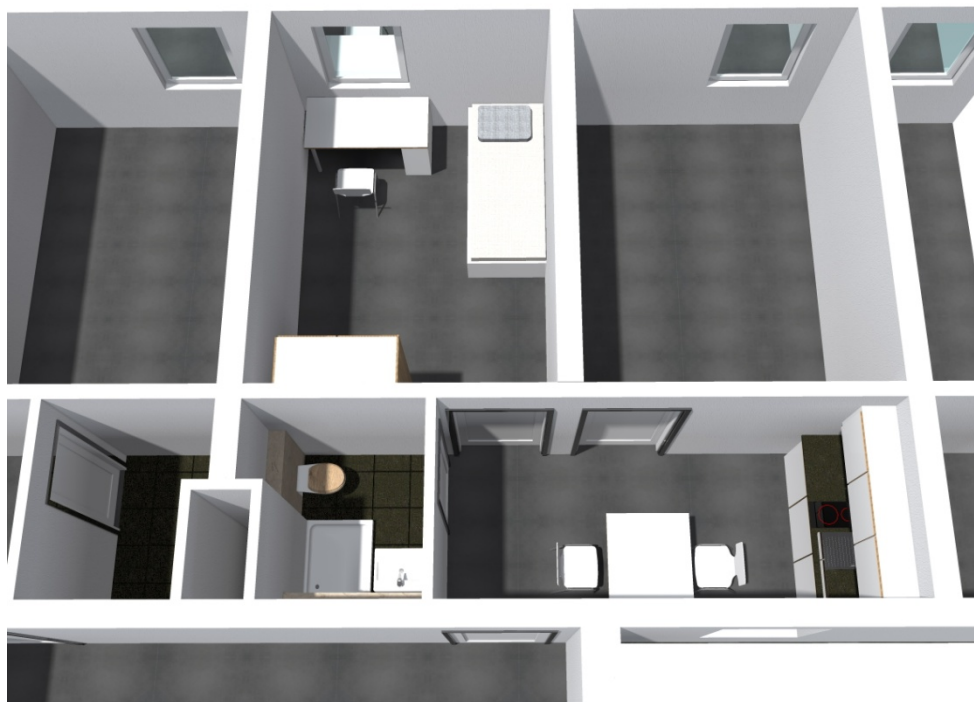

Single apartment:

A single apartment is always equipped with own bathroom (shower, basin and toilet), also a kitchenette. The kitchenette contains a sink, two cooking plates and a refrigerator. Every apartment is furnished (bed with mattress, desk, chair and wardrobe).

Shared apartment:

Shared apartments are available in different sizes, starting from two persons. Within a shared apartment the tenants use the sanitary facilities and kitchen together. Each has its own separate lockable room. The rooms are furnished (bed with mattress, desk, chair and wardrobe).

Campus Süd, Erwin-Rommel-Straße 49, 51a -59a, 91058 Erlangen

	Type of room	Number of units	**)average living area sqm	Basic rent euros	Prepayment of add. Costs euros	Total rent euros	Security euros
Single apartment *	E1	370	19,4	215,50	101,50	317,00	646,00
Single apartment * accessible	E2	2	30,0	225,50	111,50	337,00	676,00
Group apartment (flat share) *	G1	8	23,7	215,50	105,50	321,00	646,00
Group apartment (flat share) *	G2	30	25,6	215,50	108,50	324,00	646,00
2Pers. sharing a double apartment *	M1	2	40,1	251,00	121,00	372,00	753,00