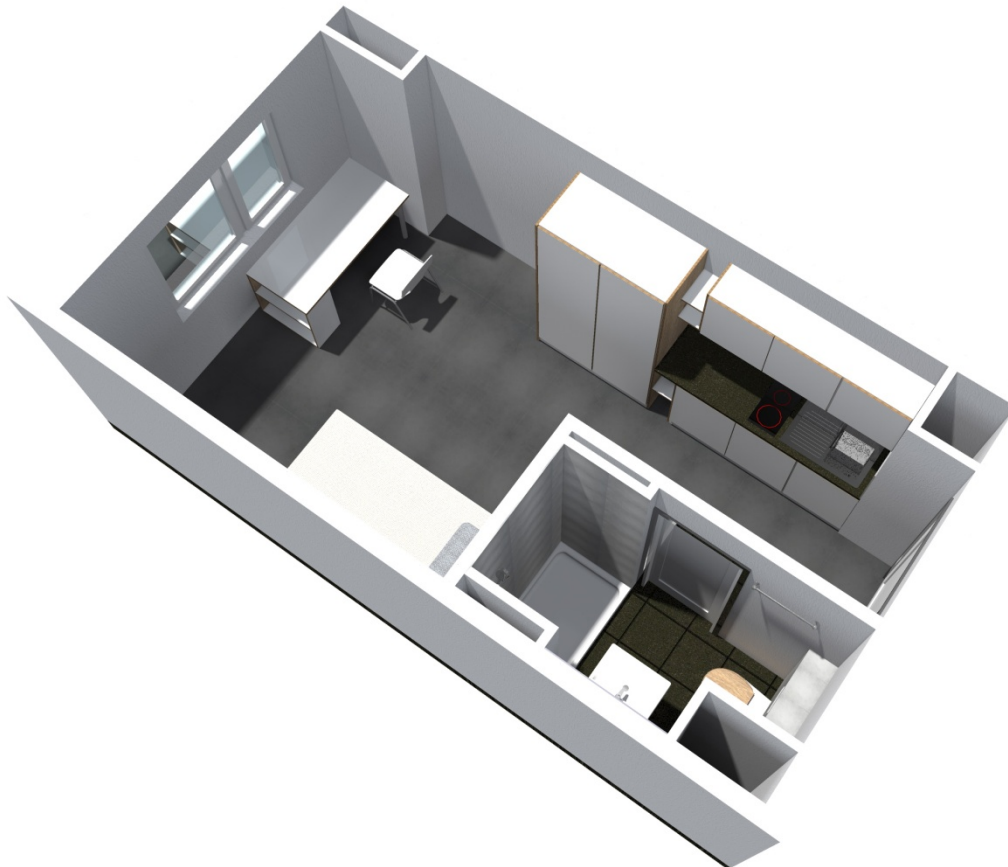

In our **dormitory Campus Süd, Erwin-Rommel-Straße 49, 51a-59a, 91058 Erlangen** we offer following facilities:

Single apartments at the price of **317,00 to 337,00 Euro** and shared apartments at the price of **321,00 to 372,00 Euro**

Single apartment:

A single apartment is always equipped with own bathroom (shower, basin and toilet), also a kitchenette. The kitchenette contains a sink, two cooking plates and a refrigerator. Every apartment is furnished (bed with mattress, desk, chair and wardrobe).

Shared apartment:

Shared apartments are available in different sizes, starting from two persons. Within a shared apartment the tenants use the sanitary facilities and kitchen together. Each has its own separate lockable room. The rooms are furnished (bed with mattress, desk, chair and wardrobe).

Campus Süd, Erwin-Rommel-Straße 49, 51a -59a, 91058 Erlangen

	Type of room	Number of units	**)average living area sqm	Basic rent euros	Prepayment of add. Costs euros	Total rent euros	Security euros
Single apartment *	E1	370	19,4	215,50	101,50	317,00	646,00
Single apartment * accessible	E2	2	30,0	225,50	111,50	337,00	676,00
Group apartment (flat share) *	G1	8	23,7	215,50	105,50	321,00	646,00
Group apartment (flat share) *	G2	30	25,6	215,50	108,50	324,00	646,00
2Pers. sharing a double apartment *	M1	2	40,1	251,00	121,00	372,00	753,00