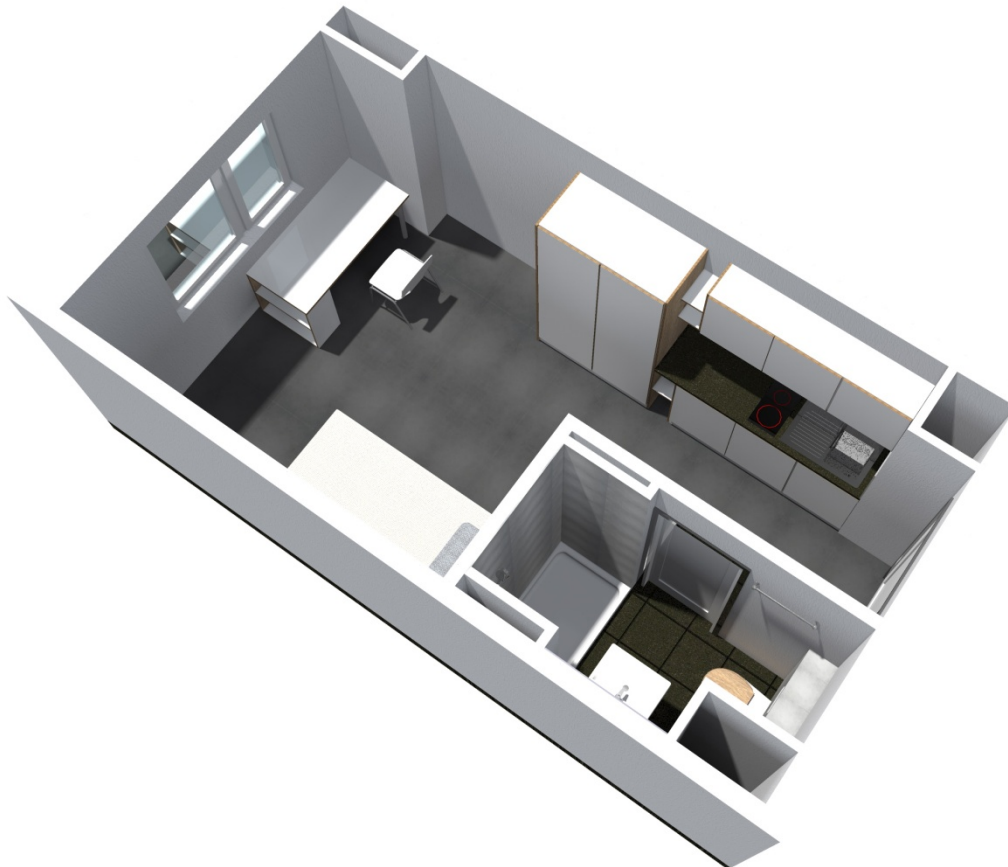

In our **dormitory Schöneckerstr. 11, 91522 Ansbach** we offer following living facilities:

Single apartments at the price of **269,00 to 283,00 Euro** and shared apartments at the price of **230,00 to 260,50 Euro**

Single apartment:

A single apartment is always equipped with own bathroom (shower, basin and toilet), also a kitchenette. The kitchenette contains a sink, two cooking plates and a refrigerator. Every apartment is furnished (bed with mattress, desk, chair and wardrobe).

Shared apartments:

Shared apartments are available in different sizes, starting from two persons. Within a shared apartment the tenants use the sanitary facilities and kitchen together. Each has its own separate lockable room. The rooms are furnished (bed with mattress, desk, chair and wardrobe).